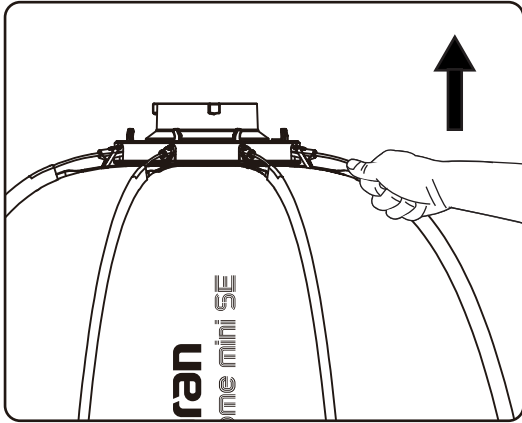

Installation Instructions

Installation

Grab the uncovered parts of the rods and pull them up towards the mounting bracket until a positive locking sound is heard.