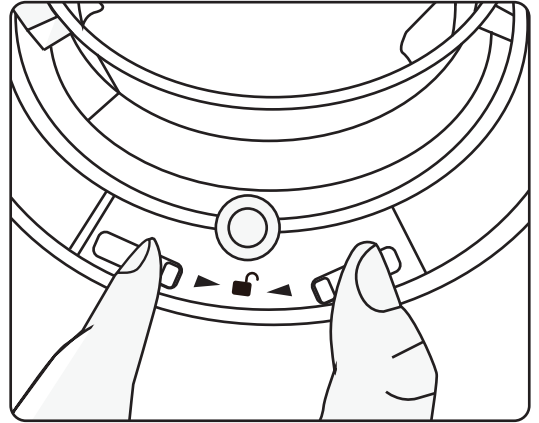

Installation Instructions

Installation

Grab the uncovered parts of the rods and pull them up towards the mounting bracket until a positive locking sound is heard.

Disassembly

Gently pinch on the metal knobs to disassemble according to the diagram on the mounting bracket.

Product Specifications

Name	Size
Light Dome Mini SE (Built)	58.0 x 34.0 x 21.5cm / 22.8 x 13.4 x 8.5in
Light Dome Mini SE (Collapsed)	19.0 x 19.0 x 46.5cm / 7.5 x 7.5 x 18.3in
1.5 Stop Diffusion Cloth Diameter	Ø44.5cm / Ø17.5in
Inner Baffle Diffusion Diameter	Ø55.0cm / Ø21.7in
Bowens Mount Speed Ring	Ø18.5cm / Ø7.3in
Carrying Bag	51 x 29.5cm / 20.1 x 11.6in