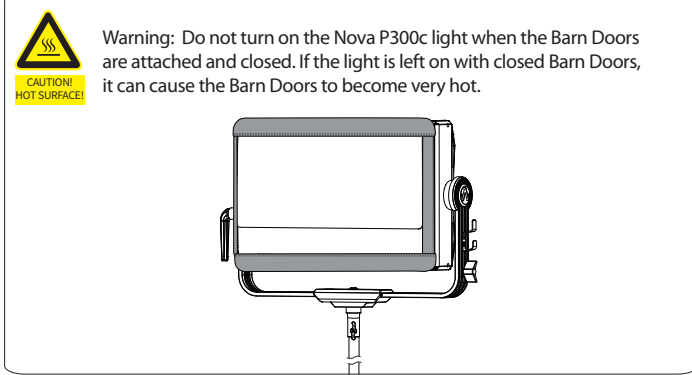

Thank you!

Thank you for purchasing the Aputure Nova P300c Barn Doors.

This is a Barn Doors light modifier accessory designed to function seamlessly with the Aputure Nova P300c RGBWW LED Panel. This accessory allows users to shape the beam angle and spread of the light, including flagging the light and preventing unwanted light leaks.

Components List