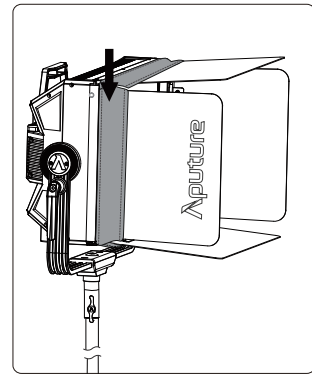

How to Use

1. Attach the Barn Doors to the Nova P300c by sliding them into the Nova P300c's accessory slot.