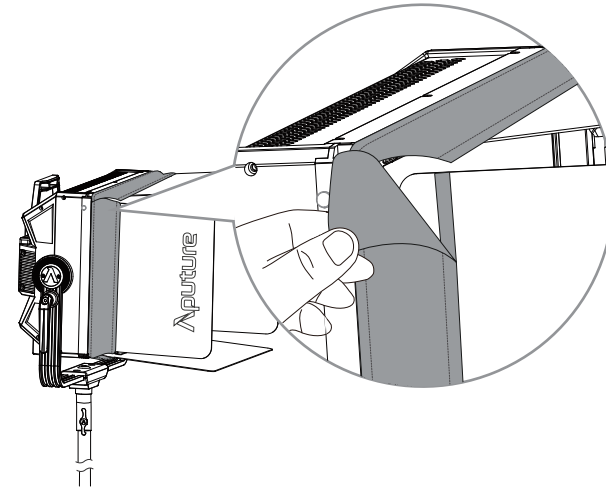

Specifications

Material	Dimensions	Weight
Barn Door	435*285*33mm / 17.1x11.2x1.3 in.	1.79KG(3.9lbs)
Bag	500*345*60mm / 19.7x13.6x2.4 in.	0.64KG(1.4lbs)

Aputure® | **GUARANTEE CARD**

Serial No.	
Item Name	
Purchase Date	
Buyer Name	
Buyer Phone	
Buyer Add	
Franchise Seal	

Aputure®
Aputure Imaging Industries Co., Ltd.
Inspection: Qualified

Service Warranty (EN)

Aputure Imaging Industries Co., Ltd. warrants the original consumer purchaser from defects in material and workmanship for a period of one (1) year after the date of purchase. For more details of warranty, visit www.aputure.com.

This warranty is void if:
• The product identification or serial No. label is removed or defaced in any way.
• The product is serviced or repaired by any one other than Aputure or an authorized Aputure dealer or service agency.
• Aputure Imaging Industries Co., Ltd.
Address: F1/3, Building 21, Longjun Industrial Estate, Heping West Road, Shenzhen, Guangdong
E-MAIL: cs@aputure.com
Sales Contact: (86)0755-83285669-613

感谢!

感谢您购买爱图仕NOVA P300c 四叶挡光板。

本产品是专为爱图仕Nova P300c设计的一款四叶挡光板调光配件，可以用四叶挡光板来调整你想要的光束角度和光线的扩散，同时挡住不想外漏的光。