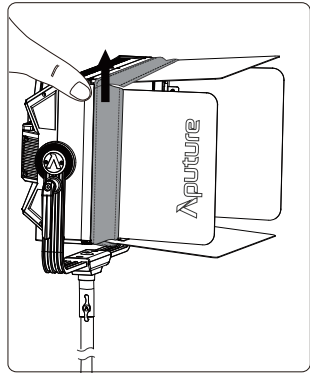

How to Use

1. Attach the Barn Doors to the Nova P300c by sliding them into the Nova P300c's accessory slot.